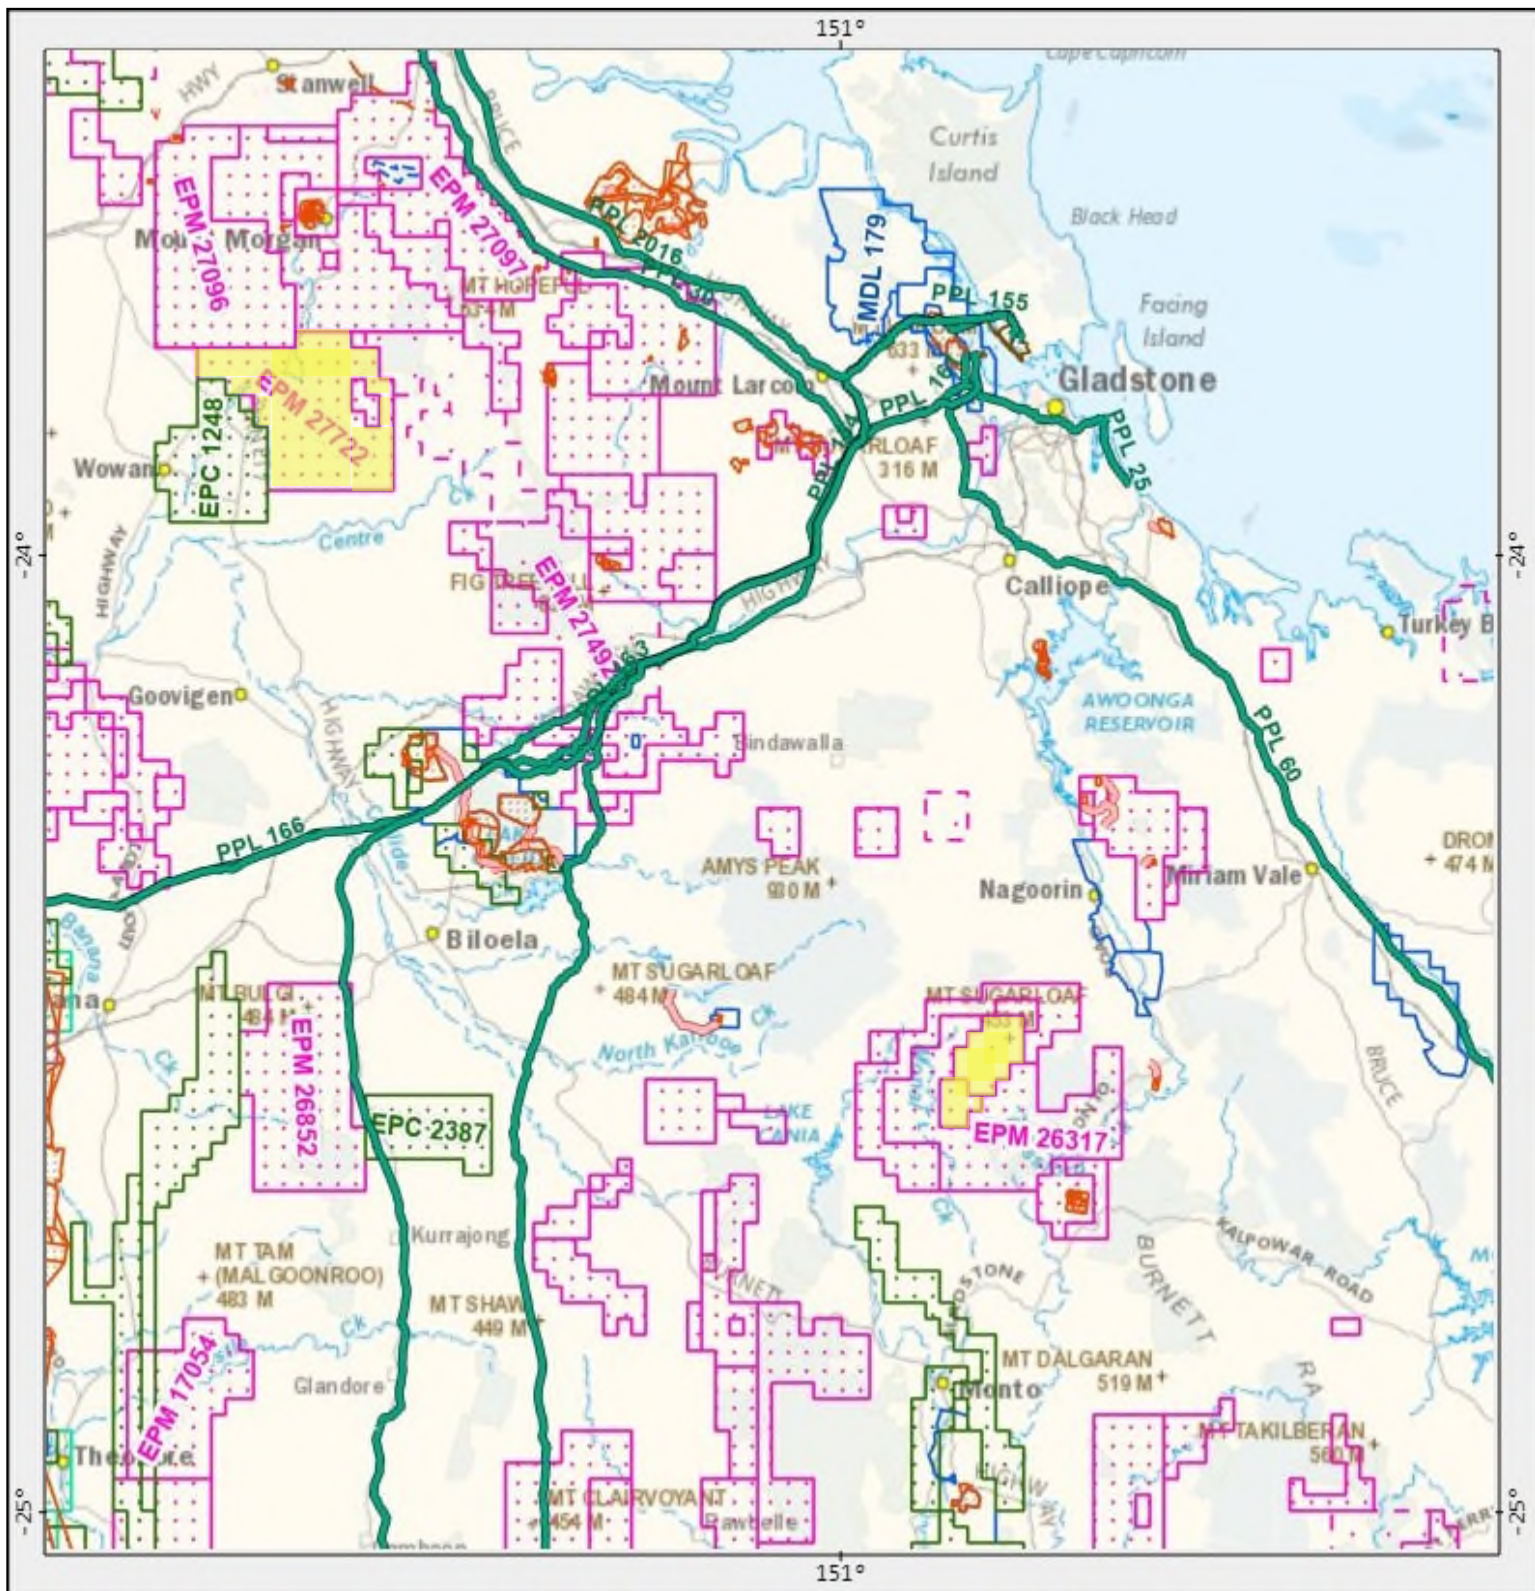

Devonian Gold Pty Ltd tenements as at 19/3/2021

Granted:- EPM 15343 EPM 27722 Application:- EPM 27728

A product of
GeoResGlobe

Legend located on next page

Scale: 1:967116

Printed at: A4

Print date: 19/3/2021

Legend

Attribution

 EPC application	 Petroleum PCA granted
 EPC granted	 MC permit application
 EPM application	 MC access application
 EPM granted	 MC permit granted
 EPM special application	 MC access granted
 EPM special granted	 ML permit application
 MDL permit application	 ML surface area application
 MDL access application	 ML access application
 MDL permit granted	 ML permit granted
 MDL access granted	 ML surface area granted
 EPG application	 ML access granted
 EPG granted	 PL application
 EPQ application	 PL granted
 EPQ granted	 GL application
 ATP application	 GL granted
 ATP granted	 QL application
 Petroleum PCA application	 QL granted